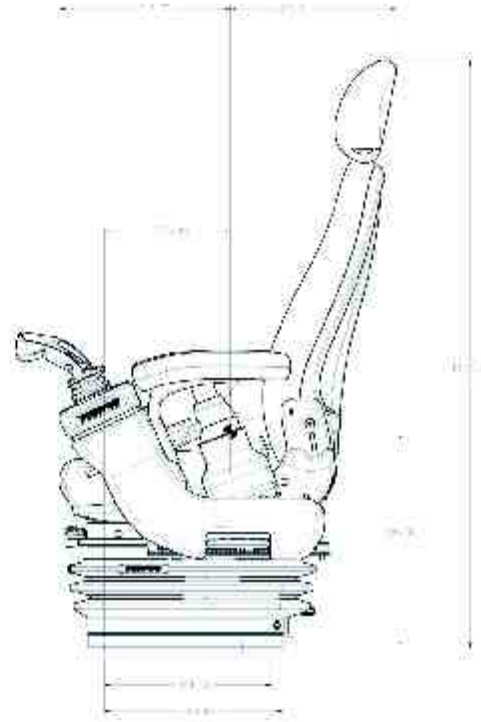

**NEW
NEU**

**SEARS
SEATING**

ESP 7030

Medium Airide® air suspension with double acting damper

Airide®

FEATURES

- Replaceable double depth Fabriform® comfort cushions
- Head rest height adjustable(option)
- Back angle fully adjustable
- Back rest fully fold forward
- Suspension height adjustment 76mm
- Seat stepped height riser adjustment 60mm
- Weight adjustment 30 to 150kg
- Fore-aft isolator(option)
- Tilt up armrests(option)
- Suspension stroke 80mm
- Seat fore-aft slide travel 200mm
- Pod fore-aft slide travel 200mm
- Suspension cover

Fabriform®

	76mm	
	60	
		30- 150kg
-		
80mm		
-	200mm	
		- 200

OPTIONS

- Lateral isolator
- Joy stick pod controls with height adjustment
- Seat belt to ISO 6683 or J386
- Seat heaters 12vor 24v
- Operator presence switch
- Range of high quality fabric, velour or PVC trims