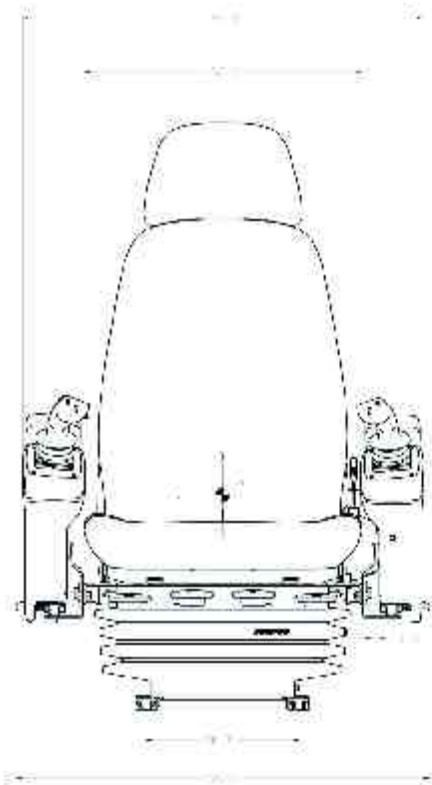

**NEW
NEU**

**SEARS
SEATING**

ESP 7030

Medium Airide® air suspension with double acting damper

Airide®

FEATURES

- Replaceable double depth Fabriform® comfort cushions
- Head rest height adjustable(option)
- Back angle fully adjustable
- Back rest fully fold forward
- Suspension height adjustment 76mm
- Seat stepped height riser adjustment 60mm
- Weight adjustment 30 to 150kg
- Fore-aft isolator(option)
- Tilt up armrests(option)
- Suspension stroke 80mm
- Seat fore-aft slide travel 200mm
- Pod fore-aft slide travel 200mm
- Suspension cover

Fabriform®

	76mm	
	60	
		30- 150kg
-		
80mm		
-	200mm	
		- 200

OPTIONS

- Lateral isolator
- Joy stick pod controls with height adjustment
- Seat belt to ISO 6683 or J386
- Seat heaters 12vor 24v
- Operator presence switch
- Range of high quality fabric, velour or PVC trims